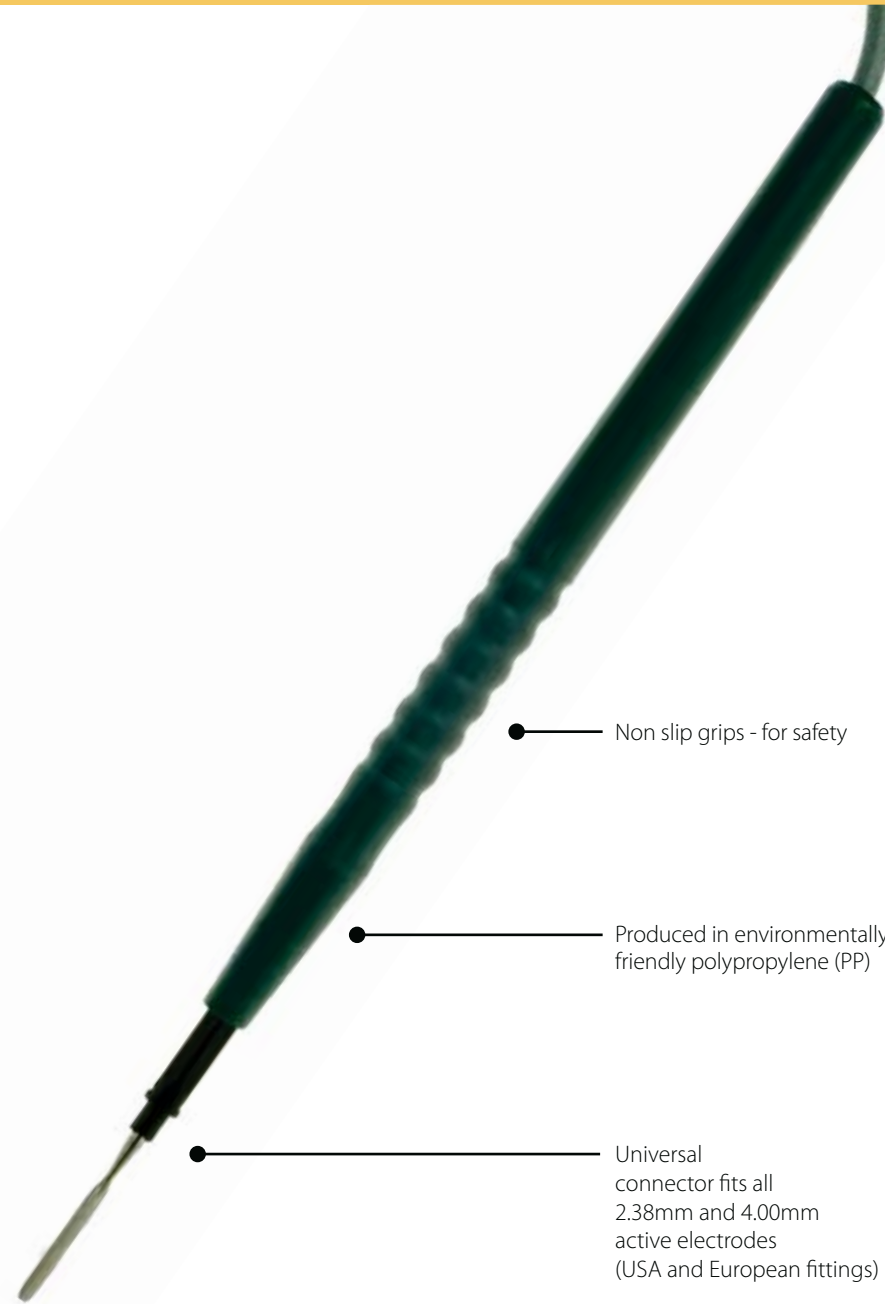

## AUTOClabels

Autoclave tracking system

cable terminated  
with 3-pin plug

for adaptors see page 7

Ergonomically designed for precise control

Non slip grips - for safety

**AUTOCLABELS** autoclave tracking system

Non slip grips - for safety

Produced in environmentally friendly polypropylene (PP)

Universal connector fits all 2.38mm and 4.00mm active electrodes (USA and European fittings)