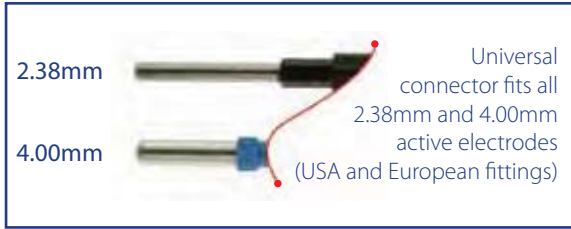

## AUTOClabels

Autoclave tracking system

cable terminated  
with 3-pin plug

for adaptors see page 7

Ergonomically designed for precise control

Non slip grips - for safety

**AUTOCLABELS** autoclave tracking system

Non slip grips - for safety

Produced in environmentally friendly polypropylene (PP)

Universal connector fits all 2.38mm and 4.00mm active electrodes (USA and European fittings)